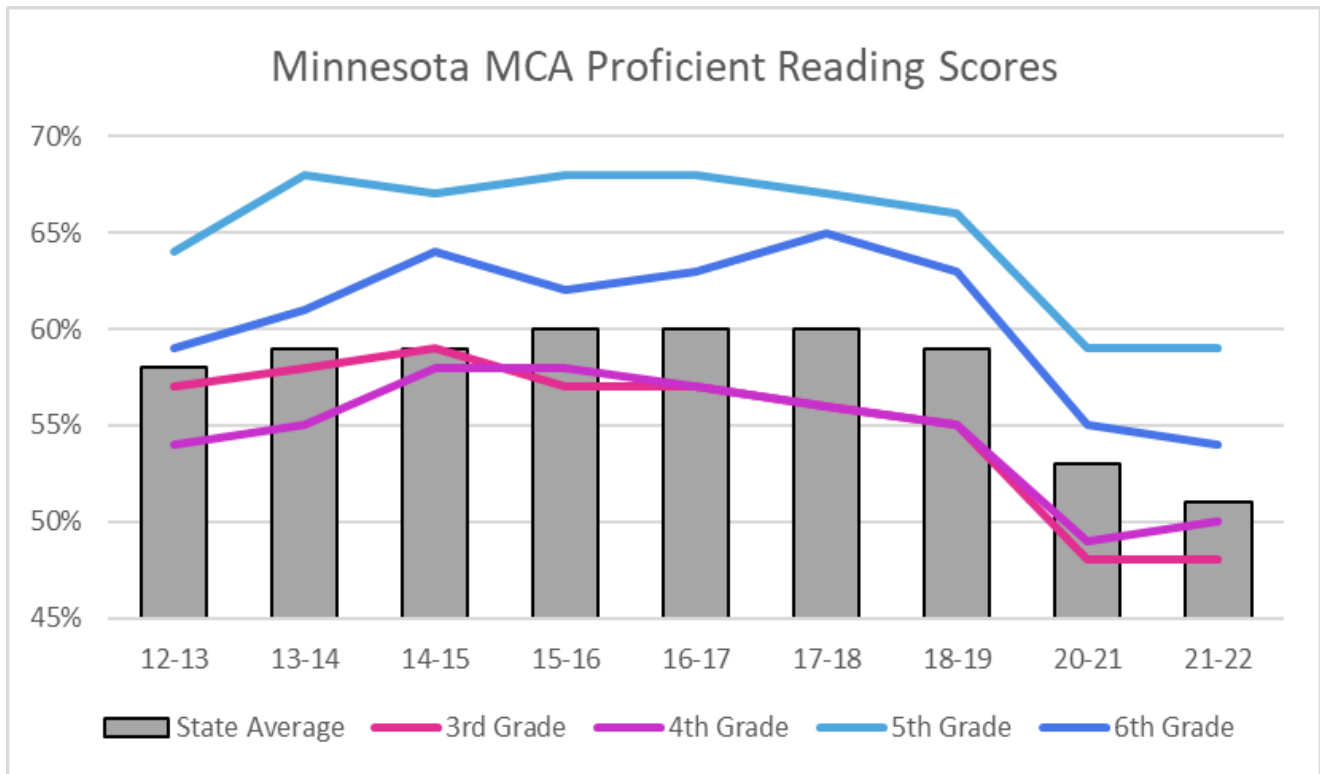

Minnesota Comprehensive Assessments

Data from MDE's Data Center

Tests were not administered in FY20 due to the COVID-19 pandemic.